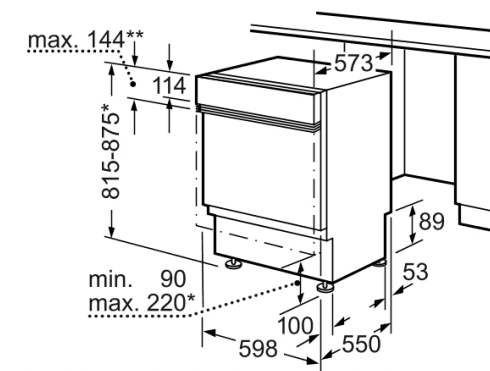

### Characteristics

- Built-in / Free-standing : Built-in
- Number of place settings : 13
- Removable top : Without top
- Door panel options : Not possible
- Color / Material panel : Stainless steel
- Color / Material body : Lacquered
- Color / Material top :
- Frequency (Hz) : 50; 60
- Length electrical supply cord (cm) : 170.0
- Plug type : Garty plug w/ earthing
- Length inlet hose (cm) : 140
- Length outlet hose (cm) : 170
- Adjustable plinth :
- Height with worktop (mm) : 815
- Height of the product (mm) : 815
- Adjustable feet : Yes
- Maximum adjustability feet (mm) : 60
- Adjustable feet : Yes
- Dimensions of the product (width x depth) : 815 x 598 x 573
- Dimensions of the packed product (HxWxD) (mm) : 880 x 630 x 680
- Net weight (kg) : 42.00
- Gross weight (kg) : 45.00
- Universal Product Code :
- Main colour of product : Stainless steel
- Installation typology : Half-integrated
- Alternative colors available : SMI63M02EU, SMI63M04EU, SMI63M06EU
- Noise level (dB) :
- Connection Rating (W) : 2300
- Current (A) : 10
- Voltage (V) : 220-240
- Total annual energy consumption (kWh) :
- Length of electrical supply cord (in) :
- Length outlet hose (in) :
- Length inlet hose (in) :

### Included accessories:

\*\* Stainless steel panel up to max. 143mm  
 \* Because of height-adjustable screw feet:  
 when appliance height is 815, base height is 90-160mm  
 when appliance height is 875, base height is 150-220mm